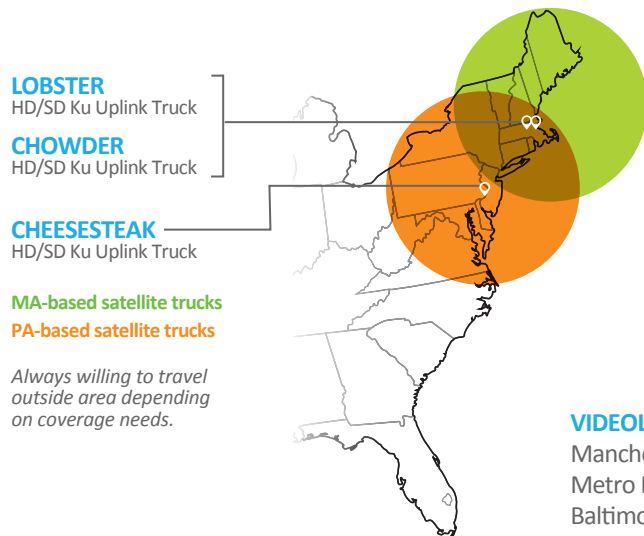

VIDEOLINK®

Based in Boston

# “Lobster” Satellite Truck

## HIGH DEFINITION MOBILE BROADCAST TRUCK

- ▶ High Definition
- ▶ Designed for news coverage and event uplinks
- ▶ Trucks have a small footprint and low height restrictions
- ▶ Staffed with experienced engineers
- ▶ Dual Path Ku Band
- ▶ All systems 100% redundant
- ▶ HD, SDI, Analog video routing and monitoring

**VIDEOLINK STUDIOS:**  
Manchester, Downtown Boston,  
Metro Boston, Philadelphia,  
Baltimore and Washington D.C.

Dodge/Mercedes Sprinter Chassis  
22' L x 6.5 W x 11 H

1.8 Meter Vertex Ku antenna

Dual MCL 400 watt amplifiers  
Hub-mounted w 1:1 auto crossover