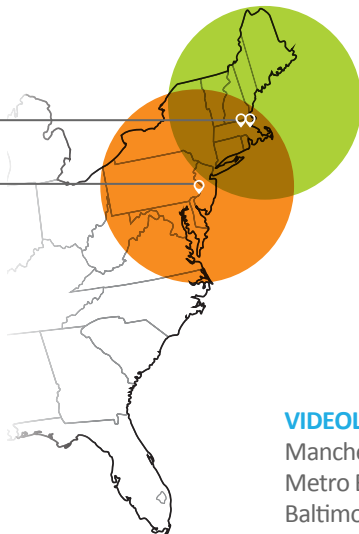

LOBSTER
HD/SD Ku Uplink Truck

CHOWDER
HD/SD Ku Uplink Truck

CHEESESTEAK
HD/SD Ku Uplink Truck

MA-based satellite trucks

PA-based satellite trucks

*Always willing to travel
outside area depending
on coverage needs.*

VIDEOLINK STUDIOS:

Manchester, Downtown Boston,
Metro Boston, Philadelphia,
Baltimore and Washington D.C.

GMC C6500 Chasis 26' L x 8 W x 12 H

MPEG 4 / 8PSK capable

BISS Encryption

2.4 Meter Andrew Ku antenna